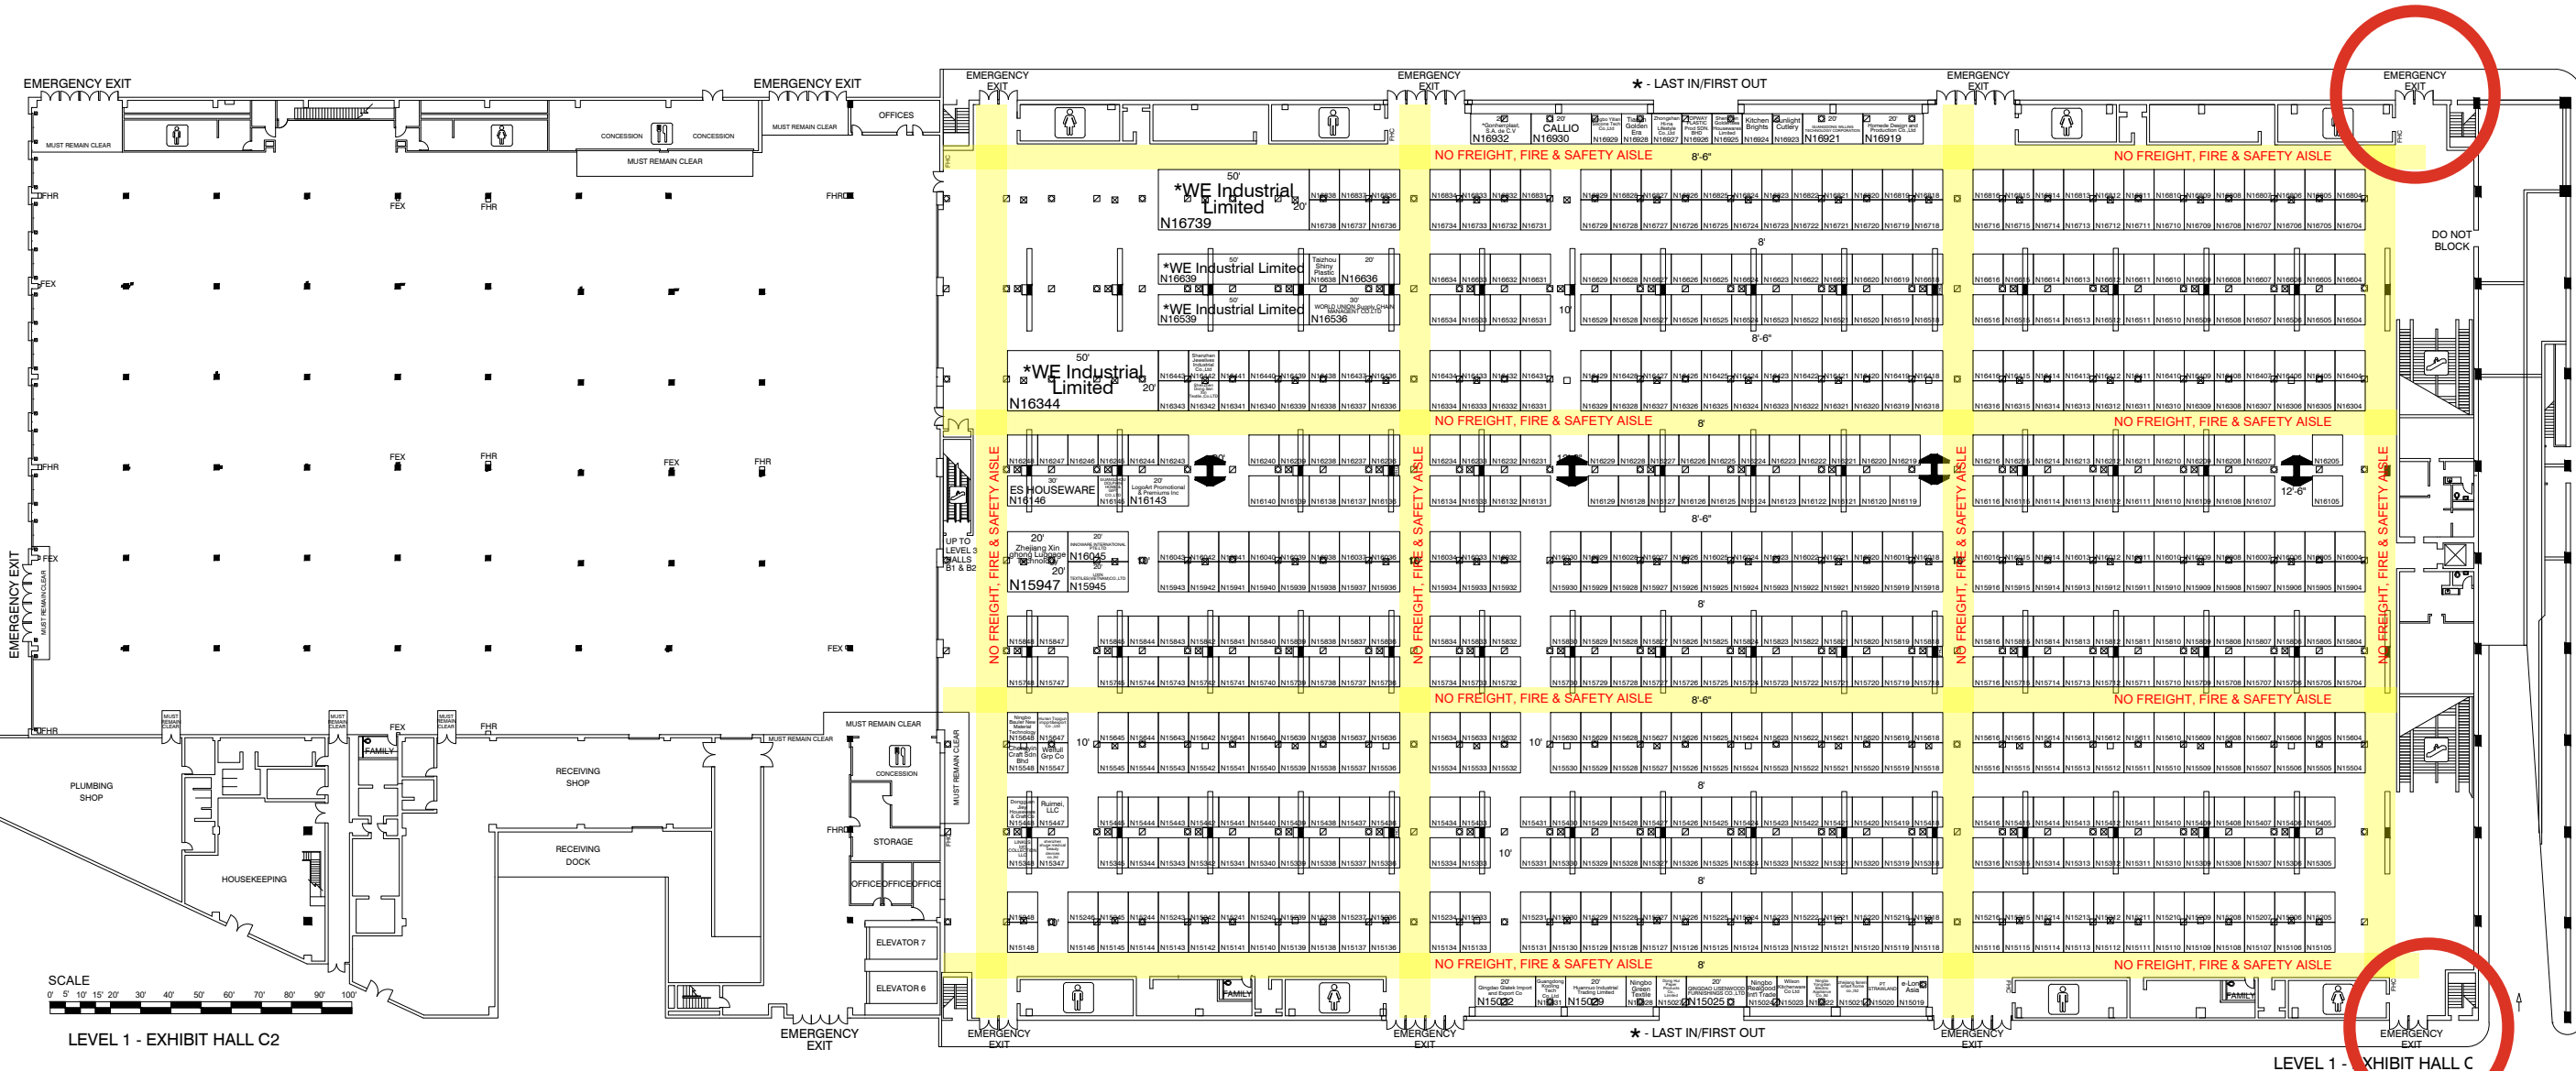

THE INSPIRED HOME SHOW

MCCORMICK PLACE - NORTH LEVEL 1 - CHICAGO, IL

EXHIBIT HALL C

LEVEL 1 - EXHIBIT HALL C2

LEVEL 1 - EXHIBIT HALL C