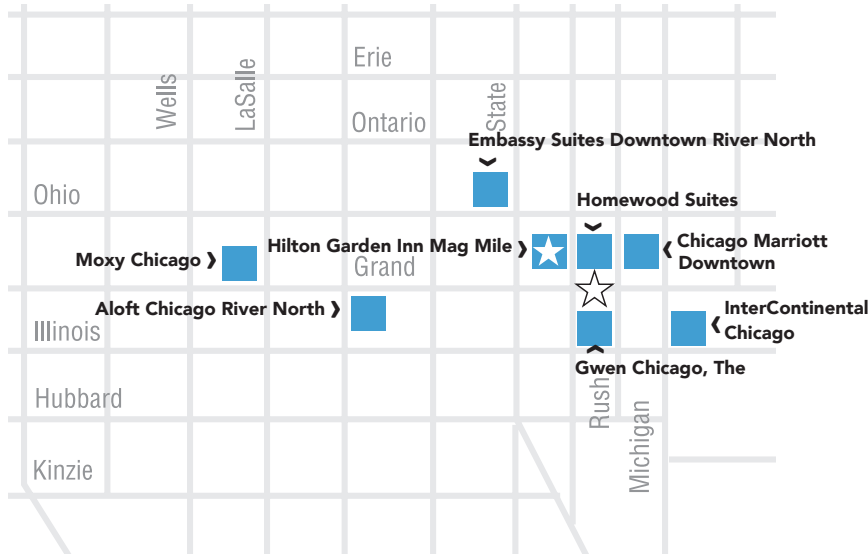

InterContinental Chicago

ROUTE 3

505 N Michigan Avenue, Chicago, IL 60611 - (312) 944-4100

3.5 Miles to McCormick Place

SHUTTLE BUS ROUTE 3

Hotel Boarding Location: NW Corner of Grand & Rush

McCormick Place Boarding Location: South Building, Gate 3

THE
INSPIRED
HOME
SHOW IHA'S GLOBAL HOME +
HOUSEWARES MARKET
MARCH 2-4, 2025 · CHICAGO

CELEBRATING
125
SHOWS

ROUTE MAP

★ Indicates pick-up Locations

Route order subject to city conditions

Taxi and Rideshare Cost Estimates

Taxi and Curb App
\$16 (without tip)

Rideshare (Uber, Lyft)
\$17 - \$22
(before surge pricing)

BUS SIGNAGE

South Building
ROUTE 3

Ride this bus to
McCormick Place South

THE INSPIRED
HOME SHOW®

Please board buses
with a yellow sign

GATE
3

METRA TRAIN SCHEDULE - FREE WITH PASS ON TIHS APP

Nearest Station: Millennium Park; see map on back to estimate distance

Millennium Park TO McCormick Place - Morning schedule

Sat., March 2	Sun., March 3	Feb. 27-28, March 4-5
6:40 a.m.	4:50 a.m.	6:28 a.m.
7:10 a.m.	6:10 a.m.	6:50 a.m.
7:40 a.m.	6:40 a.m.	7:10 a.m.
8:10 a.m.	8:10 a.m.	7:30 a.m.
8:40 a.m.	8:40 a.m.	7:45 a.m.
9:10 a.m.	10:10 a.m.	8:13 a.m.
9:40 a.m.	10:40 a.m.	8:23 a.m.